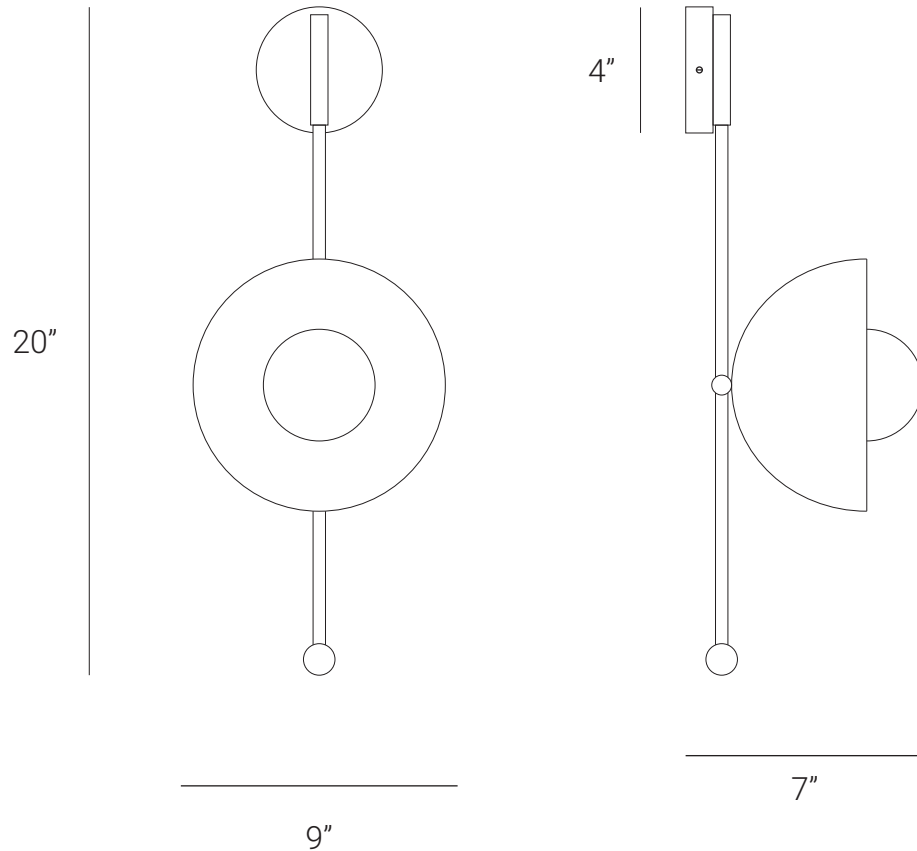

LAMP SHAPER

DROP (Wall Sconce Two)

The Drop series is a new range of contemporary lighting by Lamp Shaper. The Drop series is inspired by water drops. This series has a timelessness and simple design, it's perfect for enhancing a space and offering a warm and distinct feeling to an area. Drop series comprises pendants, chandeliers, wall sconce, table lamp and floor lamp.

HANDMADE IN INDIA

WWW.LAMPSHAPER.COM

INFO@LAMPSHAPER.COM

LAMP SHAPER

PRODUCT SPECIFICATION

Series: DROP

Product: WALL SCONCE

Design: 2022

Product Code: LSDWS2

Product Weight: 1KG

Dimension: H-20", W-7", D-9"

Bulb Illumination: SOCKET BASE-E27,
(5)W LED, COLOR TEMPERATURE, (3000)
KELVIN, VOLTAGE (220-240), CE APPROVED

DIMMABLE : NO

Material: BRASS