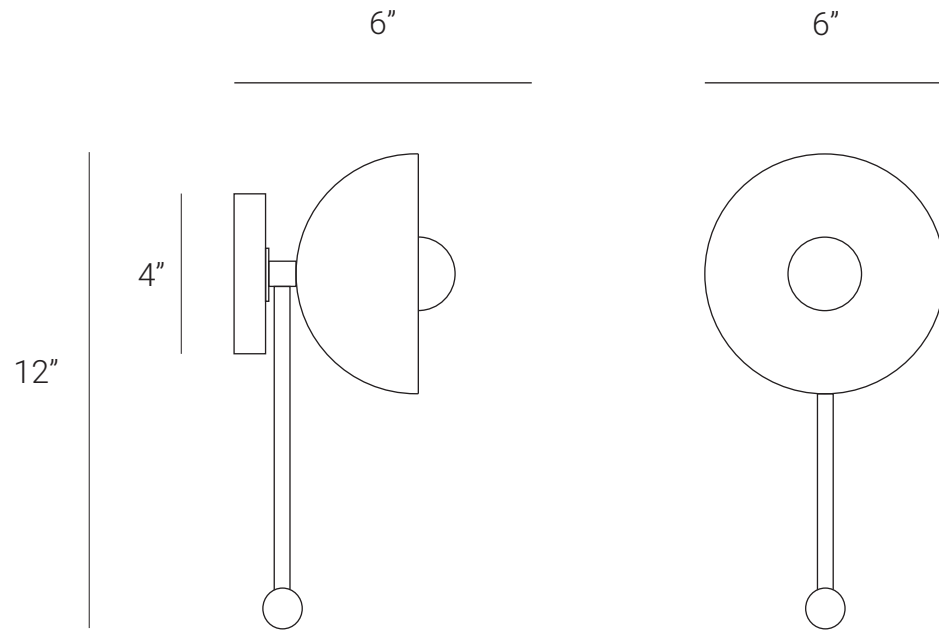

LAMP SHAPER

DROP (Wall Sconce Small)

The Drop series is a new range of contemporary lighting by Lamp Shaper. The Drop series is inspired by water drops. This series has a timelessness and simple design, it's perfect for enhancing a space and offering a warm and distinct feeling to an area. Drop series comprises pendants, chandeliers, wall sconce, table lamp and floor lamp.

HANDMADE IN INDIA

WWW.LAMPSHAPER.COM

INFO@LAMPSHAPER.COM

LAMP SHAPER

PRODUCT SPECIFICATION

Series: DROP

Product: WALL SCONCE SMALL

Design: 2022

Product Code: LSDWSS

Product Weight: 0.5KG

Dimension: H-12", W-6", D-6"

Bulb Illumination: SOCKET BASE-E27,
(40)W INCANDESCENT, WARM WHITE
VOLTAGE (220-240), CE APPROVED

DIMMABLE : YES

Material: BRASS

Finishes: BRUSHED BRASS, RAW BRASS, AGED
BRASS, BURNT BRASS