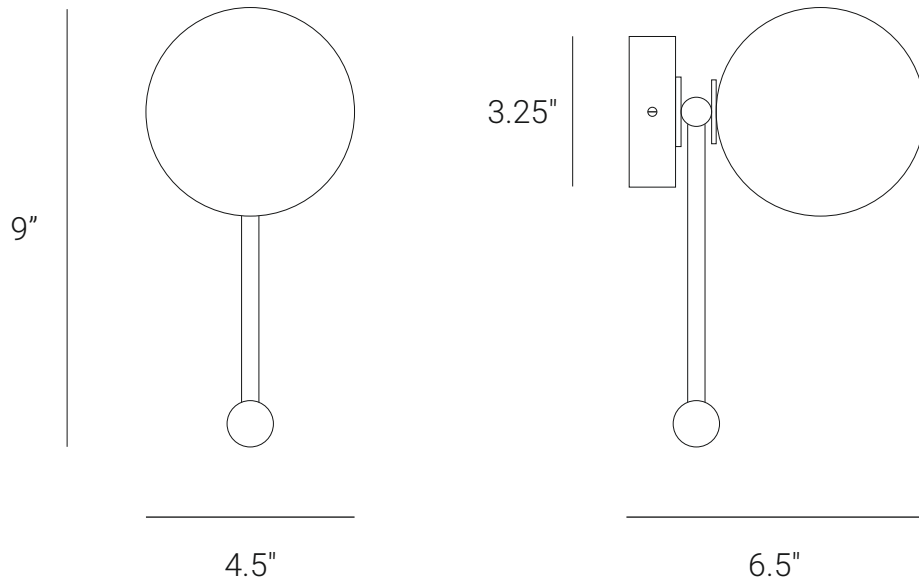

## DROP (Wall Sconce Small Glass Globe)

The Drop series is a new range of contemporary lighting by Lamp Shaper. The Drop series is inspired by water drops. This series has a timelessness and simple design, it's perfect for enhancing a space and offering a warm and distinct feeling to an area. Drop series comprises pendants, chandeliers, wall sconce, table lamp and floor lamp.

## PRODUCT SPECIFICATION

Series: DROP

Product: WALL SCONCE SMALL GLASS GLOBE

Design: 2024

Product Code: LSDWSSGG

Product Weight: 0.5KG

Dimension: H-9", W-6.5", D-4.5"

Bulb Illumination: SOCKET BASE-G9,  
(3)W LED, COLOR TEMPERATURE, (3000)  
KELVIN, VOLTAGE (220-240), CE APPROVED