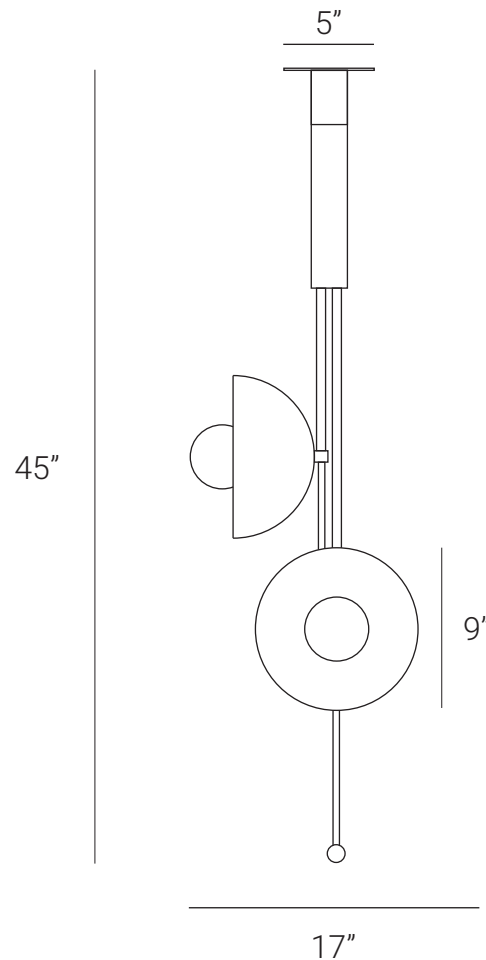

LAMP SHAPER

DROP (Pendant Two)

The Drop series is a new range of contemporary lighting by Lamp Shaper. The Drop series is inspired by water drops. This series has a timelessness and simple design, it's perfect for enhancing a space and offering a warm and distinct feeling to an area. Drop series comprises pendants, chandeliers, wall sconce, table lamp and floor lamp.

HANDMADE IN INDIA

WWW.LAMPSHAPER.COM

INFO@LAMPSHAPER.COM

LAMP SHAPER

PRODUCT SPECIFICATION

Series: DROP

Product: PENDANT TWO

Design: 2022

Product Code: LSDP2

Product Weight: 4KG

Dimension: H-45", W-17", D-17"

Bulb Illumination: SOCKET BASE-E27,
(5)W LED, COLOR TEMPERATURE, (3000)
KELVIN, VOLTAGE (220-240), CE APPROVED

DIMMABLE : NO

Material: BRASS

Finishes: BRUSHED BRASS, RAW BRASS, AGED
BRASS, BURNT BRASS

Lead Time Approx: 5-6 WEEKS

FINISHED & ASSEMBLED BY HAND

ALL PIECES MADE TO ORDER

CUSTOMIZATION AVAILABLE

50% DEPOSIT IT REQUIRED

DUE BALANCE PRIOR TO SHIPPING