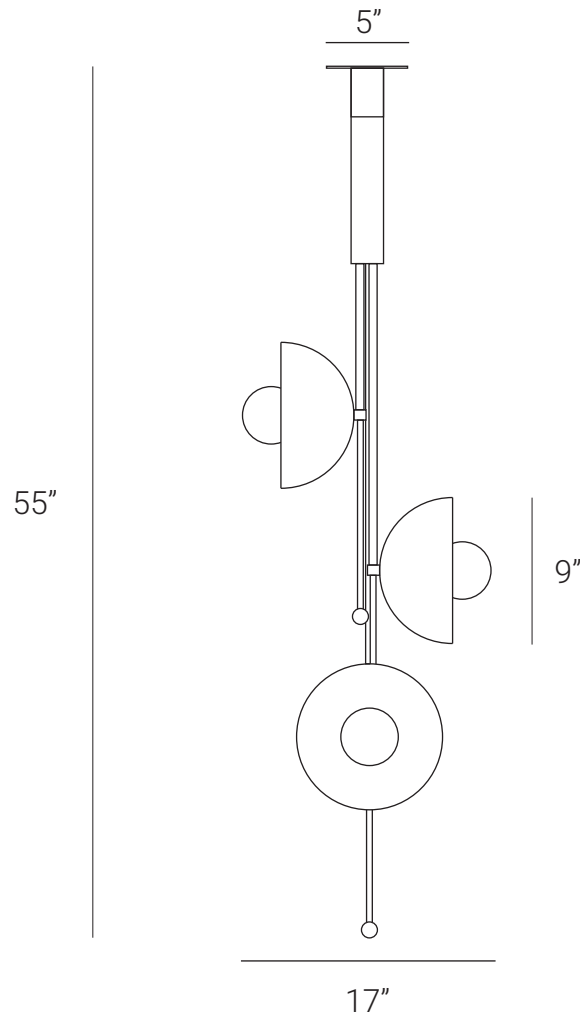

## DROP (Pendant Three)

The Drop series is a new range of contemporary lighting by Lamp Shaper. The Drop series is inspired by water drops. This series has a timelessness and simple design, it's perfect for enhancing a space and offering a warm and distinct feeling to an area. Drop series comprises pendants, chandeliers, wall sconce, table lamp and floor lamp.

## PRODUCT SPECIFICATION

Series: DROP

Product: PENDANT THREE

Design: 2022

Product Code: LSDP3

Product Weight: 5KG

Dimension: H-55", W-17", D-17"

Bulb Illumination: SOCKET BASE-E27,  
(5)W LED, COLOR TEMPERATURE, (3000)  
KELVIN, VOLTAGE (220-240), CE APPROVED