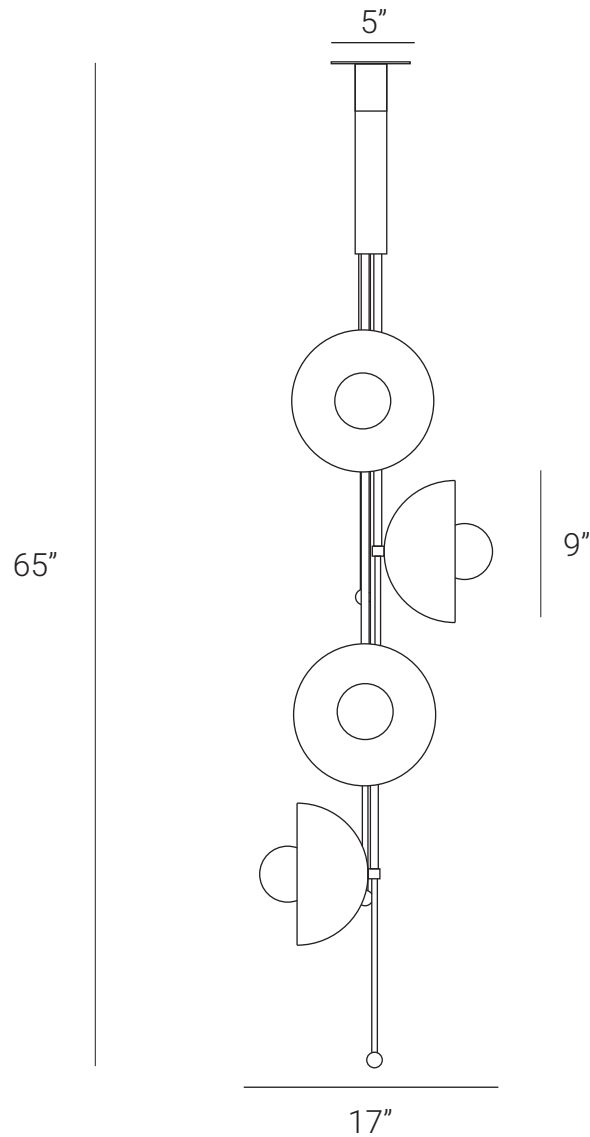

LAMP SHAPER

DROP (Pendant Four)

The Drop series is a new range of contemporary lighting by Lamp Shaper. The Drop series is inspired by water drops. This series has a timelessness and simple design, it's perfect for enhancing a space and offering a warm and distinct feeling to an area. Drop series comprises pendants, chandeliers, wall sconce, table lamp and floor lamp.

HANDMADE IN INDIA

WWW.LAMPSHAPER.COM

INFO@LAMPSHAPER.COM

LAMP SHAPER

PRODUCT SPECIFICATION

Series: DROP

Product: PENDANT FOUR

Design: 2022

Product Code: LSDP4

Product Weight: 6KG

Dimension: H-65", W-17", D-17"

Bulb Illumination: SOCKET BASE-E27,
(5)W LED, COLOR TEMPERATURE, (3000)
KELVIN, VOLTAGE (220-240), CE APPROVED

DIMMABLE : NO

Material: BRASS

Finishes: BRUSHED BRASS, RAW BRASS, AGED
BRASS, BURNT BRASS

Lead Time Approx: 5-6 WEEKS

FINISHED & ASSEMBLED BY HAND

ALL PIECES MADE TO ORDER

CUSTOMIZATION AVAILABLE

50% DEPOSIT IT REQUIRED

DUE BALANCE PRIOR TO SHIPPING