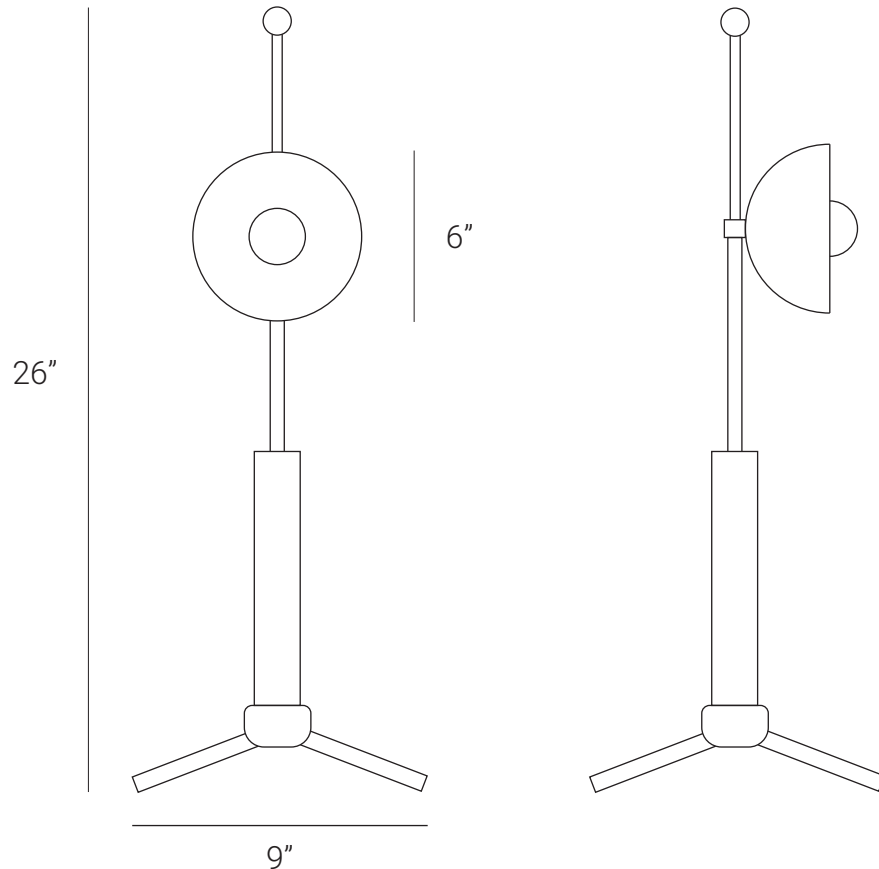

LAMP SHAPER

PRODUCT SPECIFICATION

Series: DROP

Product: DESK LAMP

Design: 2022

Product Code: LSDDL

Product Weight: 2KG

Dimension: H-26", W-9", D-9"

Bulb Illumination: SOCKET BASE-E27,
(40)W INCANDESCENT, WARM WHITE
VOLTAGE (220-240), CE APPROVED

DIMMABLE : YES

Material: BRASS

Finishes: BRUSHED BRASS, RAW BRASS, AGED
BRASS, BURNT BRASS

Lead Time Approx: 5-6 WEEKS

FINISHED & ASSEMBLED BY HAND

ALL PIECES MADE TO ORDER

CUSTOMIZATION AVAILABLE

50% DEPOSIT IT REQUIRED

DUE BALANCE PRIOR TO SHIPPING