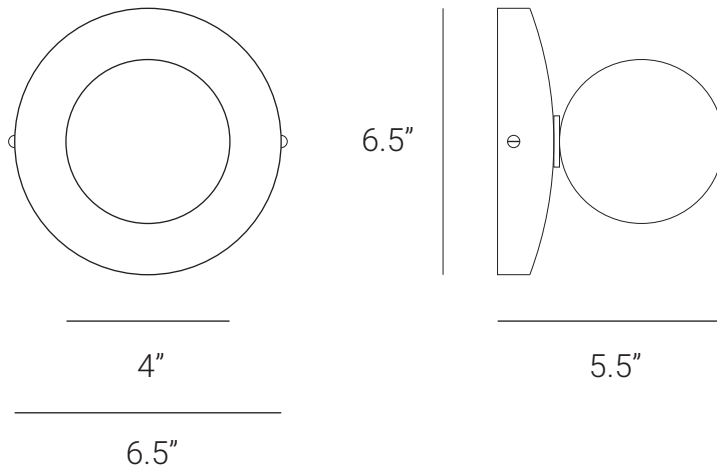

## PRODUCT SPECIFICATION

Series: DEW

Product: DEW WALL SCONCE SMALL

Design: 2023

Product Code: LSDWSS

Product Weight: 0.5 KG

Dimension: H-6.5", W-5.5", D-6.5"

Bulb Illumination: SOCKET BASE-G9,  
(3-6)W LED COLOR TEMPERATURE, (2700-3000)