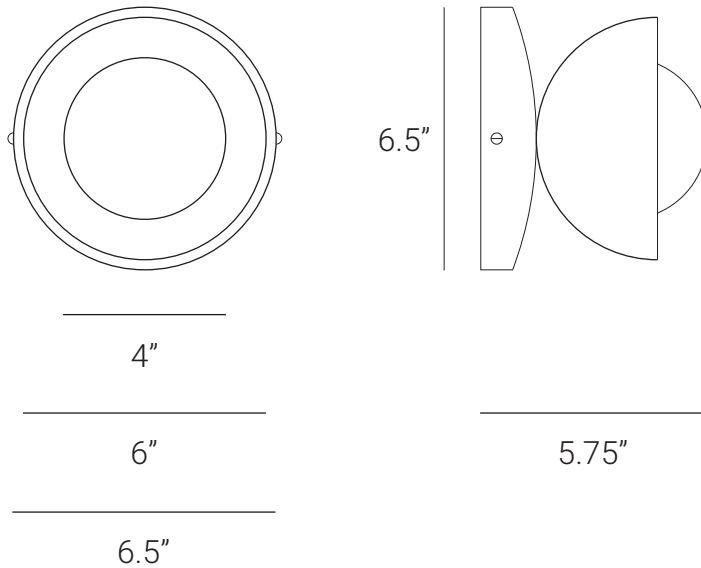

LAMP SHAPER

Dew (Wall Sconce Small)

The Dew Wall or Ceiling Mount light brings a unique and delicate look to any space. Pairing brass base with glass. Light shines from the frosted glass diffuser showcasing the brass base taper surface. The handmade brass base is perfect in a variety of spaces. Handcrafted in India. These Wall and Ceiling mount lights are available in two sizes

HANDMADE IN INDIA

LAMP SHAPER

PRODUCT SPECIFICATION

Series: DEW

Product: DEW WALL SCONCE SMALL BRASS DOME

Design: 2023

Product Code: LSDWSSBD

Product Weight: 0.5 KG

Dimension: H-6.5", W-5.75", D-6.5"

Bulb Illumination: SOCKET BASE-G9,
(3-6)W LED COLOR TEMPERATURE, (2700-3000)
KELVIN, VOLTAGE (220-240), CE APPROVED

DIMMABLE : NO

Material: BRASS & GLASS

Finishes: BRUSHED BRASS, RAW BRASS, AGED
BRASS & BURNT BRASS

Lead Time Approx: 5-6 WEEKS

FINISHED & ASSEMBLED BY HAND

ALL PIECES MADE TO ORDER

CUSTOMIZATION AVAILABLE

50% DEPOSIT IT REQUIRED

DUE BALANCE PRIOR TO SHIPPING