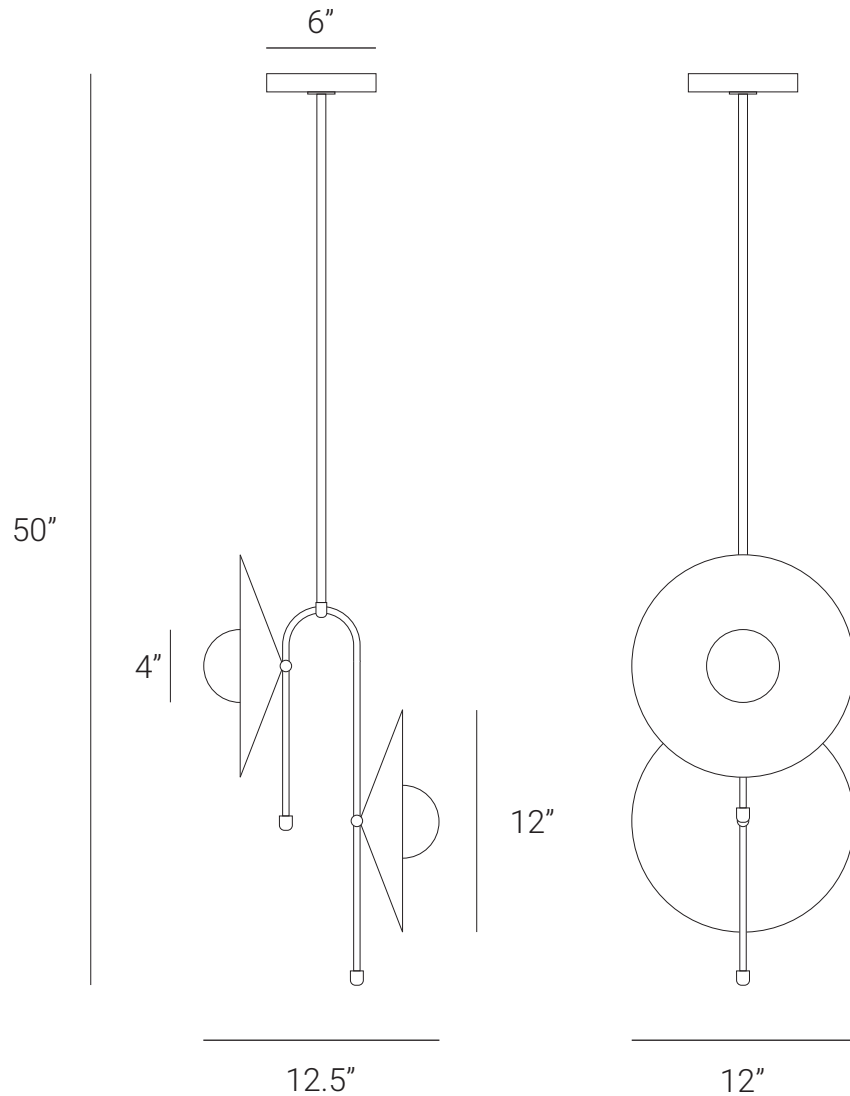

## Dew (Pendant)

The Dew Wall or Ceiling Mount light brings a unique and delicate look to any space. Pairing brass base with glass. Light shines from the frosted glass diffuser showcasing the brass base taper surface. The handmade brass base is perfect in a variety of spaces. Handcrafted in India. These Wall and Ceiling mount lights are available in two sizes

## PRODUCT SPECIFICATION

Series: DEW

Product: DEW PENDANT

Design: 2023

Product Code: LSDP

Product Weight: 3 KG

Dimension: H-50", W-12.5", D-12"

Bulb Illumination: SOCKET BASE-G9,  
(3-6)W LED COLOR TEMPERATURE, (2700-3000)  
KELVIN, VOLTAGE (220-240), CE APPROVED