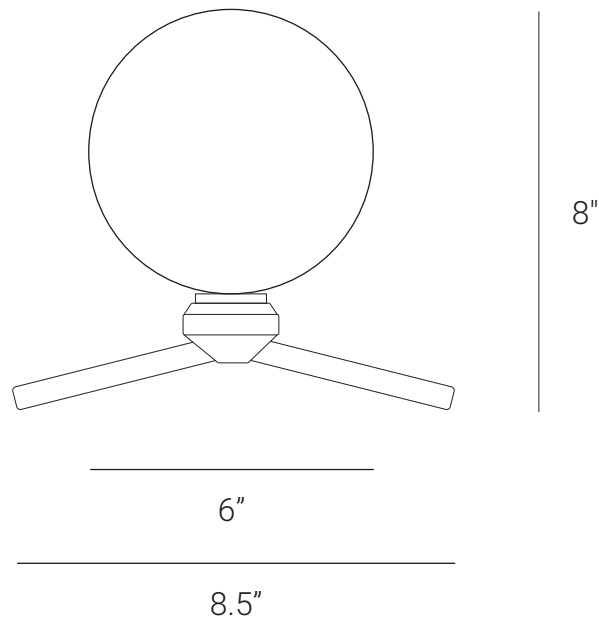

LAMP SHAPER

Dew (Desk Lamp Glass Globe)

The Dew Wall or Ceiling Mount light brings a unique and delicate look to any space. Pairing brass base with glass. Light shines from the frosted glass diffuser showcasing the brass base taper surface. The handmade brass base is perfect in a variety of spaces. Handcrafted in India. These Wall and Ceiling mount lights are available in two sizes

HANDMADE IN INDIA

WWW.LAMPSHAPER.COM

INFO@LAMPSHAPER.COM

LAMP SHAPER

PRODUCT SPECIFICATION

Series: DEW

Product: DEW DESK LAMP GLASS GLOBE

Design: 2024

Product Code: LSDDLGG

Product Weight: 1 KG

Dimension: H-8", W-8.5", D-8.5"

Bulb Illumination: SOCKET BASE-G9,
(3-5)W LED COLOR TEMPERATURE, (2700-3000)
KELVIN, VOLTAGE (220-240), CE APPROVED

Dimmable: NO

Material: BRASS & GLASS