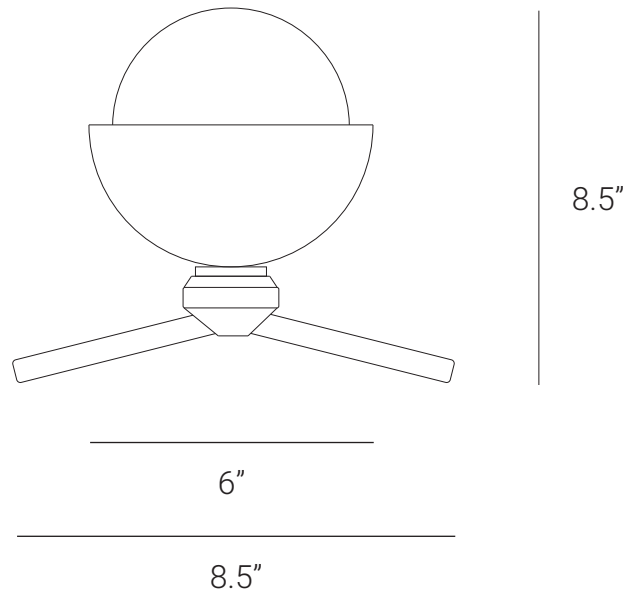

## Dew (Desk Lamp Brass Dome)

The Dew Wall or Ceiling Mount light brings a unique and delicate look to any space. Pairing brass base with glass. Light shines from the frosted glass diffuser showcasing the brass base taper surface. The handmade brass base is perfect in a variety of spaces. Handcrafted in India. These Wall and Ceiling mount lights are available in two sizes

## PRODUCT SPECIFICATION

Series: DEW

Product: DEW DESK LAMP BRASS DOME

Design: 2024

Product Code: LSDDLBD

Product Weight: 1 KG

Dimension: H-8.5", W-8.5", D-8.5"

Bulb Illumination: SOCKET BASE-G9,  
(3-5)W LED COLOR TEMPERATURE, (2700-3000)  
KELVIN, VOLTAGE (220-240), CE APPROVED