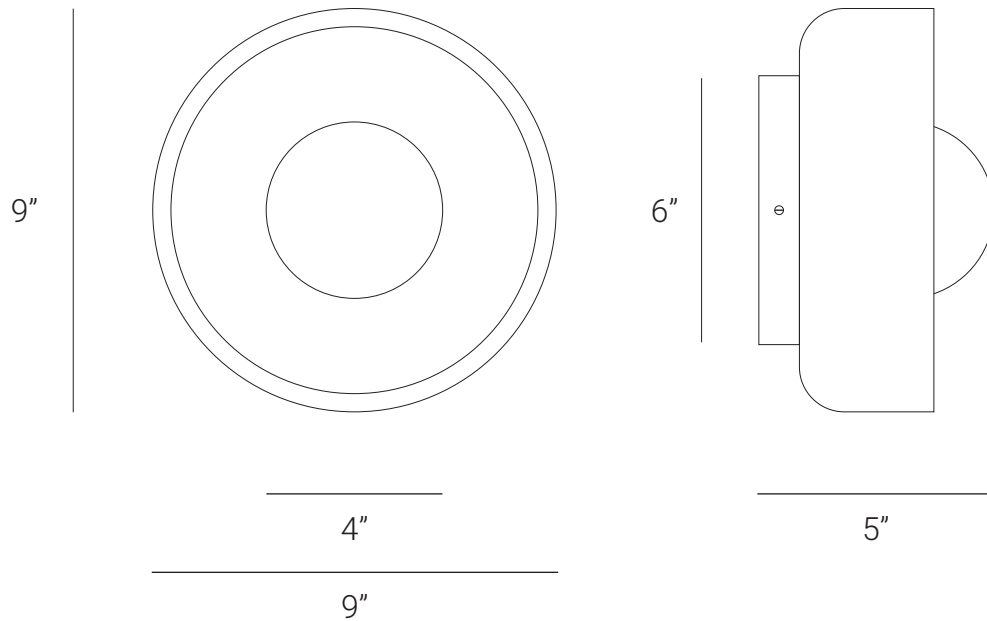

LAMP SHAPER

BLOT (Wall Sconce One)

The Blot is a timelessly elegant alternative to flush-mounted ceiling and wall light. The Blot series is inspired by the beauty of an ancient material. The half round shade, reminiscent of the beautiful work of an artisan, is crafted from mottled white stone. The Blot collection aims to showcase the magical translucency of this precious stone. Petite size makes it the ideal main light source in a space, it provides even ambient illumination.

HANDMADE IN INDIA

WWW.LAMP SHAPER.COM

INFO@LAMP SHAPER.COM

LAMP SHAPER

PRODUCT SPECIFICATION

Series: BLOT

Product: WALL SCONCE

Design: 2024

Product Code: LSBWSO

Product Weight: 1.5KG

Dimension: H-9", W-5", D-9"

Bulb Illumination: SOCKET BASE-G9,
(3)W LED COLOR TEMPERATURE, (2700-3000)
KELVIN, VOLTAGE (220-240), CE APPROVED

Dimmable: NO

Material: BRASS, STONE & GLASS