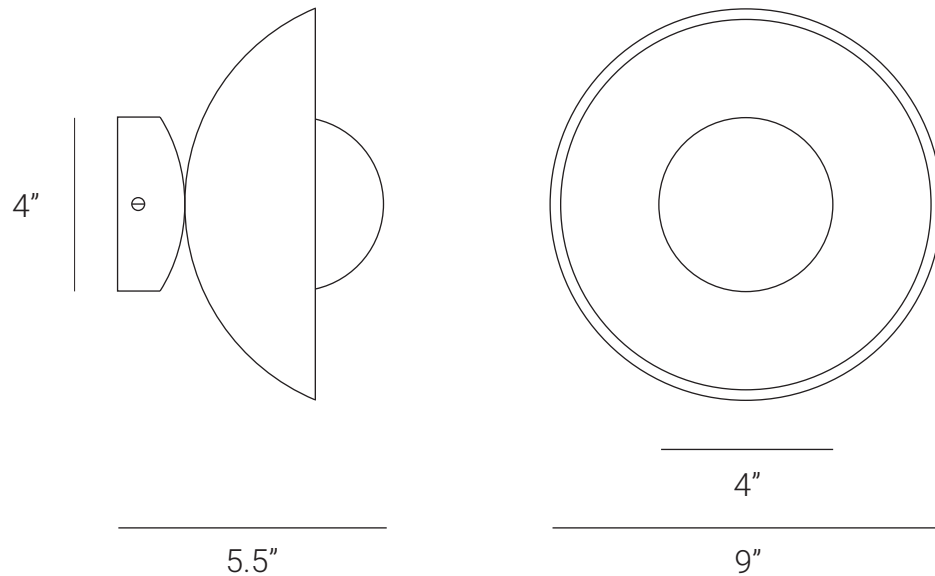

LAMP SHAPER

BLOT (Wall Sconce)

The Blot is a timelessly elegant alternative to flush-mounted ceiling and wall light. The Blot series is inspired by the beauty of an ancient material. The half round shade, reminiscent of the beautiful work of an artisan, is crafted from mottled white stone. The Blot collection aims to showcase the magical translucency of this precious stone. Petite size makes it the ideal main light source in a space, it provides even ambient illumination.

HANDMADE IN INDIA

WWW.LAMPSHAPER.COM

INFO@LAMPSHAPER.COM

LAMP SHAPER

PRODUCT SPECIFICATION

Series: BLOT

Product: WALL SCONCE

Design: 2022

Product Code: LSBWS

Product Weight: 1.5KG

Dimension: H-9", W-5.5", D-9"

Bulb Illumination: SOCKET BASE-G9,
(3-5)W LED COLOR TEMPERATURE, (2700-3000)
KELVIN, VOLTAGE (220-240), CE APPROVED

DIMMABLE : NO

Material: BRASS, STONE & GLASS