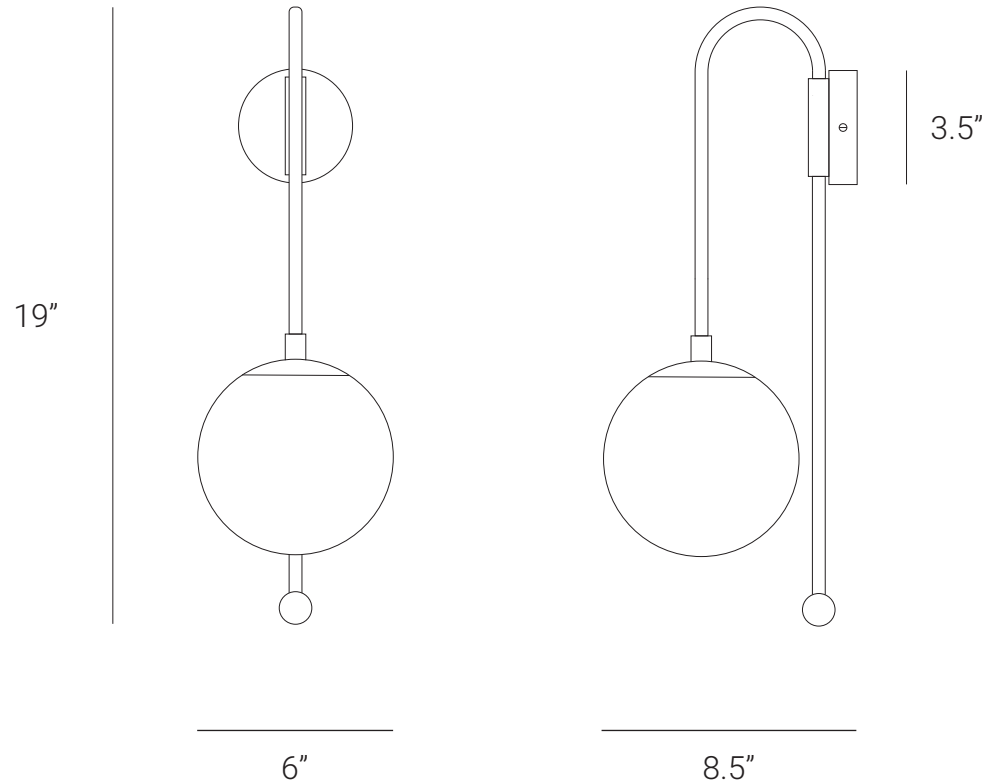

LAMP SHAPER

A (Wall Sconce Glass Globe)

The minimalist A & J wall series is perfect for highlighting your home. It will fit the decor of any home and will catch everyone's attention. This series lamps have a unique shape and you can set it in an up or down position. This series lamps make a beautiful lighting effect that adds to the security of your home, and the modern, contemporary feeling. The A & J series is inspired by the English alphabet.

HANDMADE IN INDIA

WWW.LAMPSHAPER.COM

INFO@LAMPSHAPER.COM

LAMP SHAPER

PRODUCT SPECIFICATION

Series: A & J

Product: A WALL SCONCE GLASS GLOBE

Design: 2023

Product Code: LSAWSGG

Product Weight: 1KG

Dimension: H-19", W-8.5", D-6"

Bulb Illumination: SOCKET BASE-E27,
(3-9)W LED COLOR TEMPERATURE, (2700-3000)
KELVIN, VOLTAGE (220-240), CE APPROVED

DIMMABLE : NO

Material: BRASS & GLASS